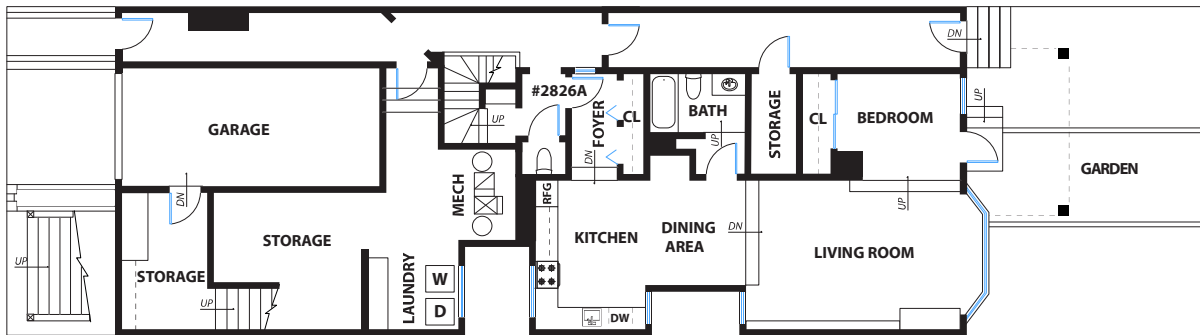

## SAN FRANCISCO

LEVEL 4 - #2822

LEVEL 3 - #2824

LEVEL 2 - #2826

LEVEL 1 - #2826A & COMMON AREAS

**BROWN**  
REAL ESTATE GROUP

KELLER WILLIAMS  
*Luxury*  
INTERNATIONAL

**Tim Brown**, Broker Associate/Realtor®  
415.594.9220  
Keller Williams San Francisco  
tab@brownssf.com | BrownSF.com  
DRE# 00580970